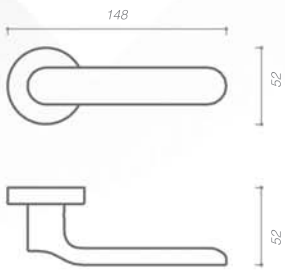

RO11N

RO11Y

RO11W

SYSTEM  
DOOR  
HANDLE

SYSTEM  
DOOR  
HANDLE

OPAL

HA 115

□ CR