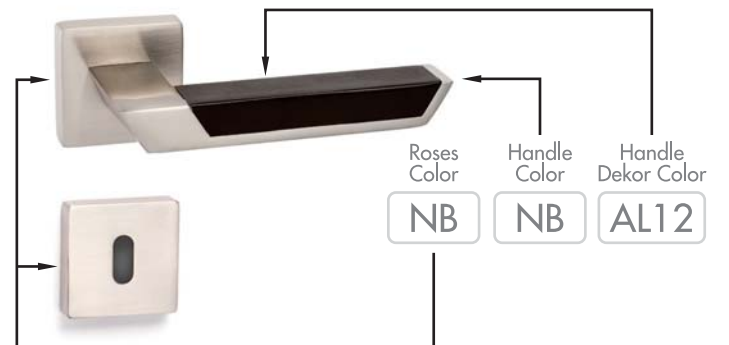

KOD SİSTEMİ CODE SYSTEM

RENK KOD SİSTEMİ COLOR CODE SYSTEM

NASIL
SİPARİŞ
VEREBİLİRSİNİZ?

HOW TO ORDER?

KISALTMALAR / SHORT CUTS

HA: Handles / Kapı Kolu
RO: Roses / Rozet
PL: Plate / Ayna
N: Normal Key Roses / Oda Kilitli Rozet
Y: Cylinder Key Roses / Yale Kilit Rozet
W: WC Roses / WC Rozet

RENKLER / COLOR LIST

CR : Chrome / Krom
CB : Chrome Brushed / Krom Saten
NB : Nickel Brushed / Nikel Saten
GL : Gold / Altın
GLB : Gold Brushed / Altın Saten
AL7 : White Painted / Beyaz Boya
AL12 : Brown Painted / Kahve Boya
MAC : Matt Antique Copper Brushed
Mat Antik Bakır Saten
MVC : Matt Vibed Copper / Mat Vib Bakır
MAB : Matt Antique Bronze
Mat Antik Saten Bronz
MVB : Matt Vibed Bronze / Mat Vib Bronz
BN : Black Nickel / FÜME
BBN : Black Brushed Nickel / FÜME Saten

■ : Stock Colours / Stoklu Ürünler
□ : Special Order Colors / Özel Sipariş